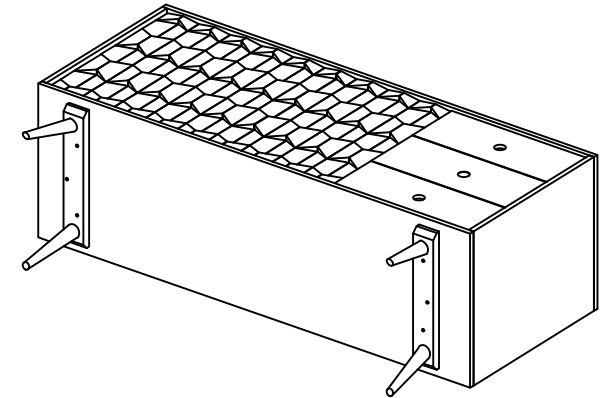

PARTS & HARDWARE.

PART LIST

NO.	DESCRIPTION	IMAGE	Qty
A.	SIDEBOARD		1
B.	LEG		2

HARDWARE LIST

C.	Allen Bolt 6 x 40mm		6
D.	Flat Washer 8 x 25mm		6
E.	Spring Washer Ø8mm		6
F.	Allen Key 4mm		1

NOTES.

Thank you for purchasing this quality product!
Be sure to check all packing material carefully for small part that May have come loose inside the carton during shipping.

CAUTION: The Item is heavy, assembly should be performed by two people.

STEP 1.

STEP 2.

STEP 3.

STEP 4.