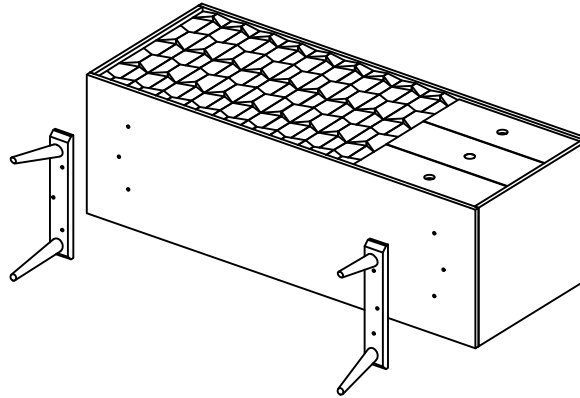

PARTS & HARDWARE.

PART LIST

NO.	DESCRIPTION	IMAGE	Qty
A.	SIDEBOARD		1
B.	LEG		2

HARDWARE LIST

C.	Allen Bolt 6 x 40mm		6
D.	Flat Washer 8 x 25mm		6
E.	Spring Washer Ø8mm		6
F.	Allen Key 4mm		1

NOTES.

Thank you for purchasing this quality product!
Be sure to check all packing material carefully for small part that May have come loose inside the carton during shipping.

CAUTION: The Item is heavy, assembly should be performed by two people.

STEP 1.