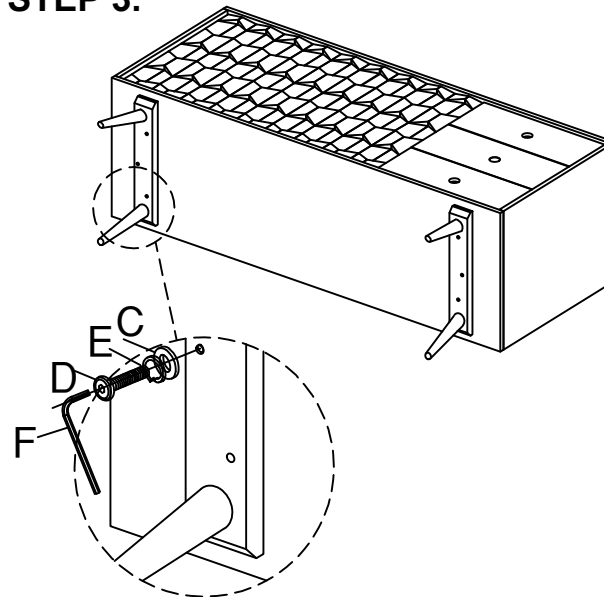

MOE'S
home collection

ASSEMBLY INSTRUCTIONS.

O2 SIDEBORD WHITE

BZ-1017-18

THANK YOU FOR YOUR PURCHASE!

PARTS & HARDWARE.

PART LIST

NO.	DESCRIPTION	IMAGE	Qty
A.	SIDEBOARD		1
B.	LEG		2

HARDWARE LIST

C.	Allen Bolt 6 x 40mm		6
D.	Flat Washer 8 x 25mm		6
E.	Spring Washer Ø8mm		6
F.	Allen Key 4mm		1

NOTES.

Thank you for purchasing this quality product!
Be sure to check all packing material carefully for small part that May have come loose inside the carton during shipping.

CAUTION: The Item is heavy, assembly should be performed by two people.

STEP 1.

STEP 2.

STEP 3.

STEP 4.